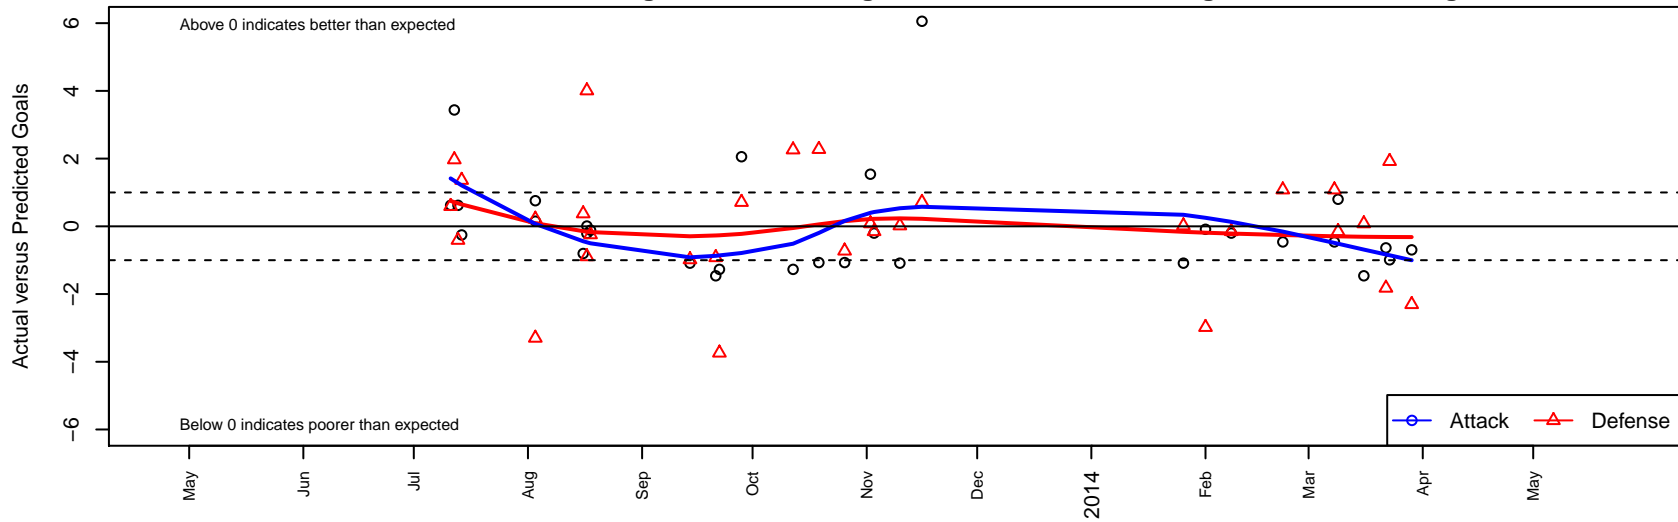

## FWFC White G02

Federal Way FC  
 Federal Way, WA  
 G02 total strength=39  
 attack=0.1 defense=0.05  
 fall league = RCL G02 Div 5, Spr RCL G02 Div 5  
 alt names used:  
 FEDERAL WAY FWFC 02 WHITE (WA)  
 FWFC G02 White  
 FWFC G02 White (B)

Venues played:  
 Kent Cornucopia Cup GU11 Gold U11  
 Blast Off GU11 B  
 Mt Hood Challenge GU11 8v8 Bronze  
 RCL G02 Div 5  
 Spr RCL G02 Div 5  
 Challenge Cup G02 Division 3 – Challenge 3

**FWFC White G02**  
 Dots are actual minus expected GF (blue circles) and GA (red triangles).  
 Blue line is smoothed change in attack strength. Red is smoothed change in defense strength.